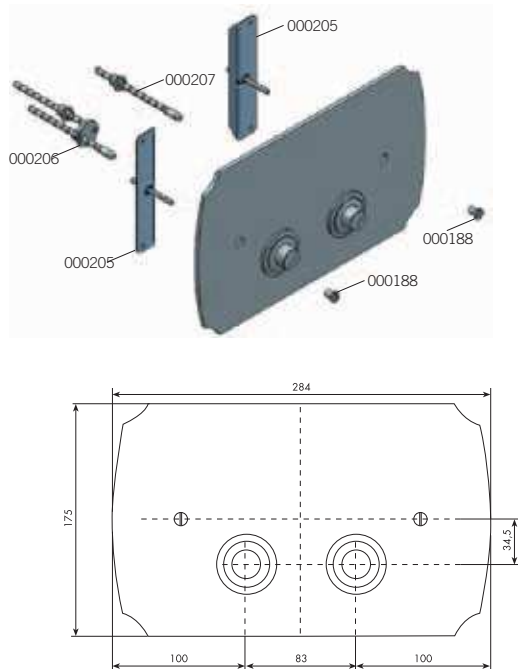

Art. 018/3 (UNICA)

Placca comando per cassetta incasso mod. GEBERIT Italia Classico*

Plate for GEBERIT waste system Classic*

01-018/3	cromato	26-018/3	cr sat/cromo
02-018/3	cromo/oro	27-018/3	cr sat/oro
03-018/3	oro/argento	28-018/3	nickel satinato
04-018/3	dorato	29-018/3	nickel sat/cromo
05-018/3	bronzo satinato	30-018/3	nickel c/prot
06-018/3	rame vecchio	31-018/3	nickel c/prot/oro
07-018/3	vecchio argento	32-018/3	nickel c/prot/cromo
08-018/3	canna di fucile	33-018/3	cromo satinato
09-018/3	canna fuc/oro	53-018/3	canna fuc/cromo
10-018/3	verderame	55-018/3	nickel sat/oro
11-018/3	nero antracite	66-018/3	bianco opaco
12-018/3	ottone lucido	67-018/3	nero opaco
13-018/3	ottone naturale	68-018/3	rame opaco
15-018/3	bianco/oro	69-018/3	argento opaco
16-018/3	bianco/cromo	71-018/3	oro opaco
17-018/3	nero/oro	72-018/3	bronzo opaco
18-018/3	nero/cromo		

* compatibile solo con Unica, Combifix, Combifix Italia, Duofix

* featuring only with Unica, Combifix, Combifix Italia, Duofix